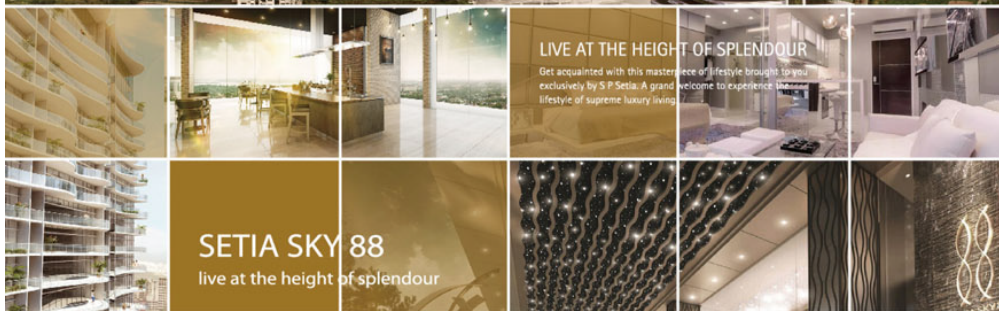

SETIA SKY 88 THE ALTUS

大馬最美天際線·八心八箭耀如鑽石切面邊閃耀的SKY88·展現時尚璀璨迷人丰采

位置：新山中央商務區

交通：新柔長堤直達新加坡，未來新馬合作連通捷運

特色：知名建商SP.SETIA，樓高55層，傲視新山CBD

房價：每坪約60萬上下(台幣)

LIVE AT THE HEIGHT OF SPLENDOUR

SETIA SKY 88

live at the height of splendour

國際地產·聯銷平台
www.estateap.com

亞太國際地產
ASIA PACIFIC INTERNATIONAL PROPERTY